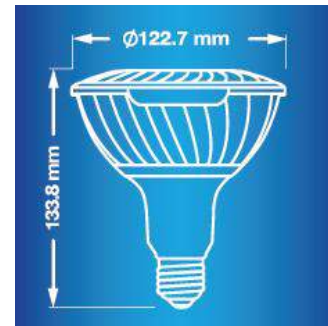

General Data

Lamp Socket E27
Design Lens

Geometric Data

Length (mm) 133.8
Diameter (mm) 122.7
Weight (g) 696

Electric Data

Wattage (W) 19
Voltage (V) 220 – 240
Power Factor ≥ 0.90
Operating Frequency (Hz) 50-60

Photometric Data

Luminous Flux (lm) 1250
CRI ≥ 70
CCT (K) 4500 K – neutral white
Luminous Intensity (cd) 1200
Beam Angle (°) 45°
Lifetime (hours) 25,000 hrs

Equivalent to (W) 120

Order Code	52033
Product Description	LED PAR38 Outdoor E27 19W 4500K NW 1250LM

Technical Packaging Details

Barcode	023942520337
EAN 128	(02)00023942520337(37)12(91)53
EAN 14	50023942520332
Pack Dimensions (HxWxL)	173 mm x 142 mm x 142 mm
Pack Weight	TBC
Carton Qty (Shipping Unit)	6
Carton Dimensions (HxWxL)	451 mm x 377 mm x 301 mm
Cartons/Layer	6
Layers/Pallet	2
Units/Pallet	144